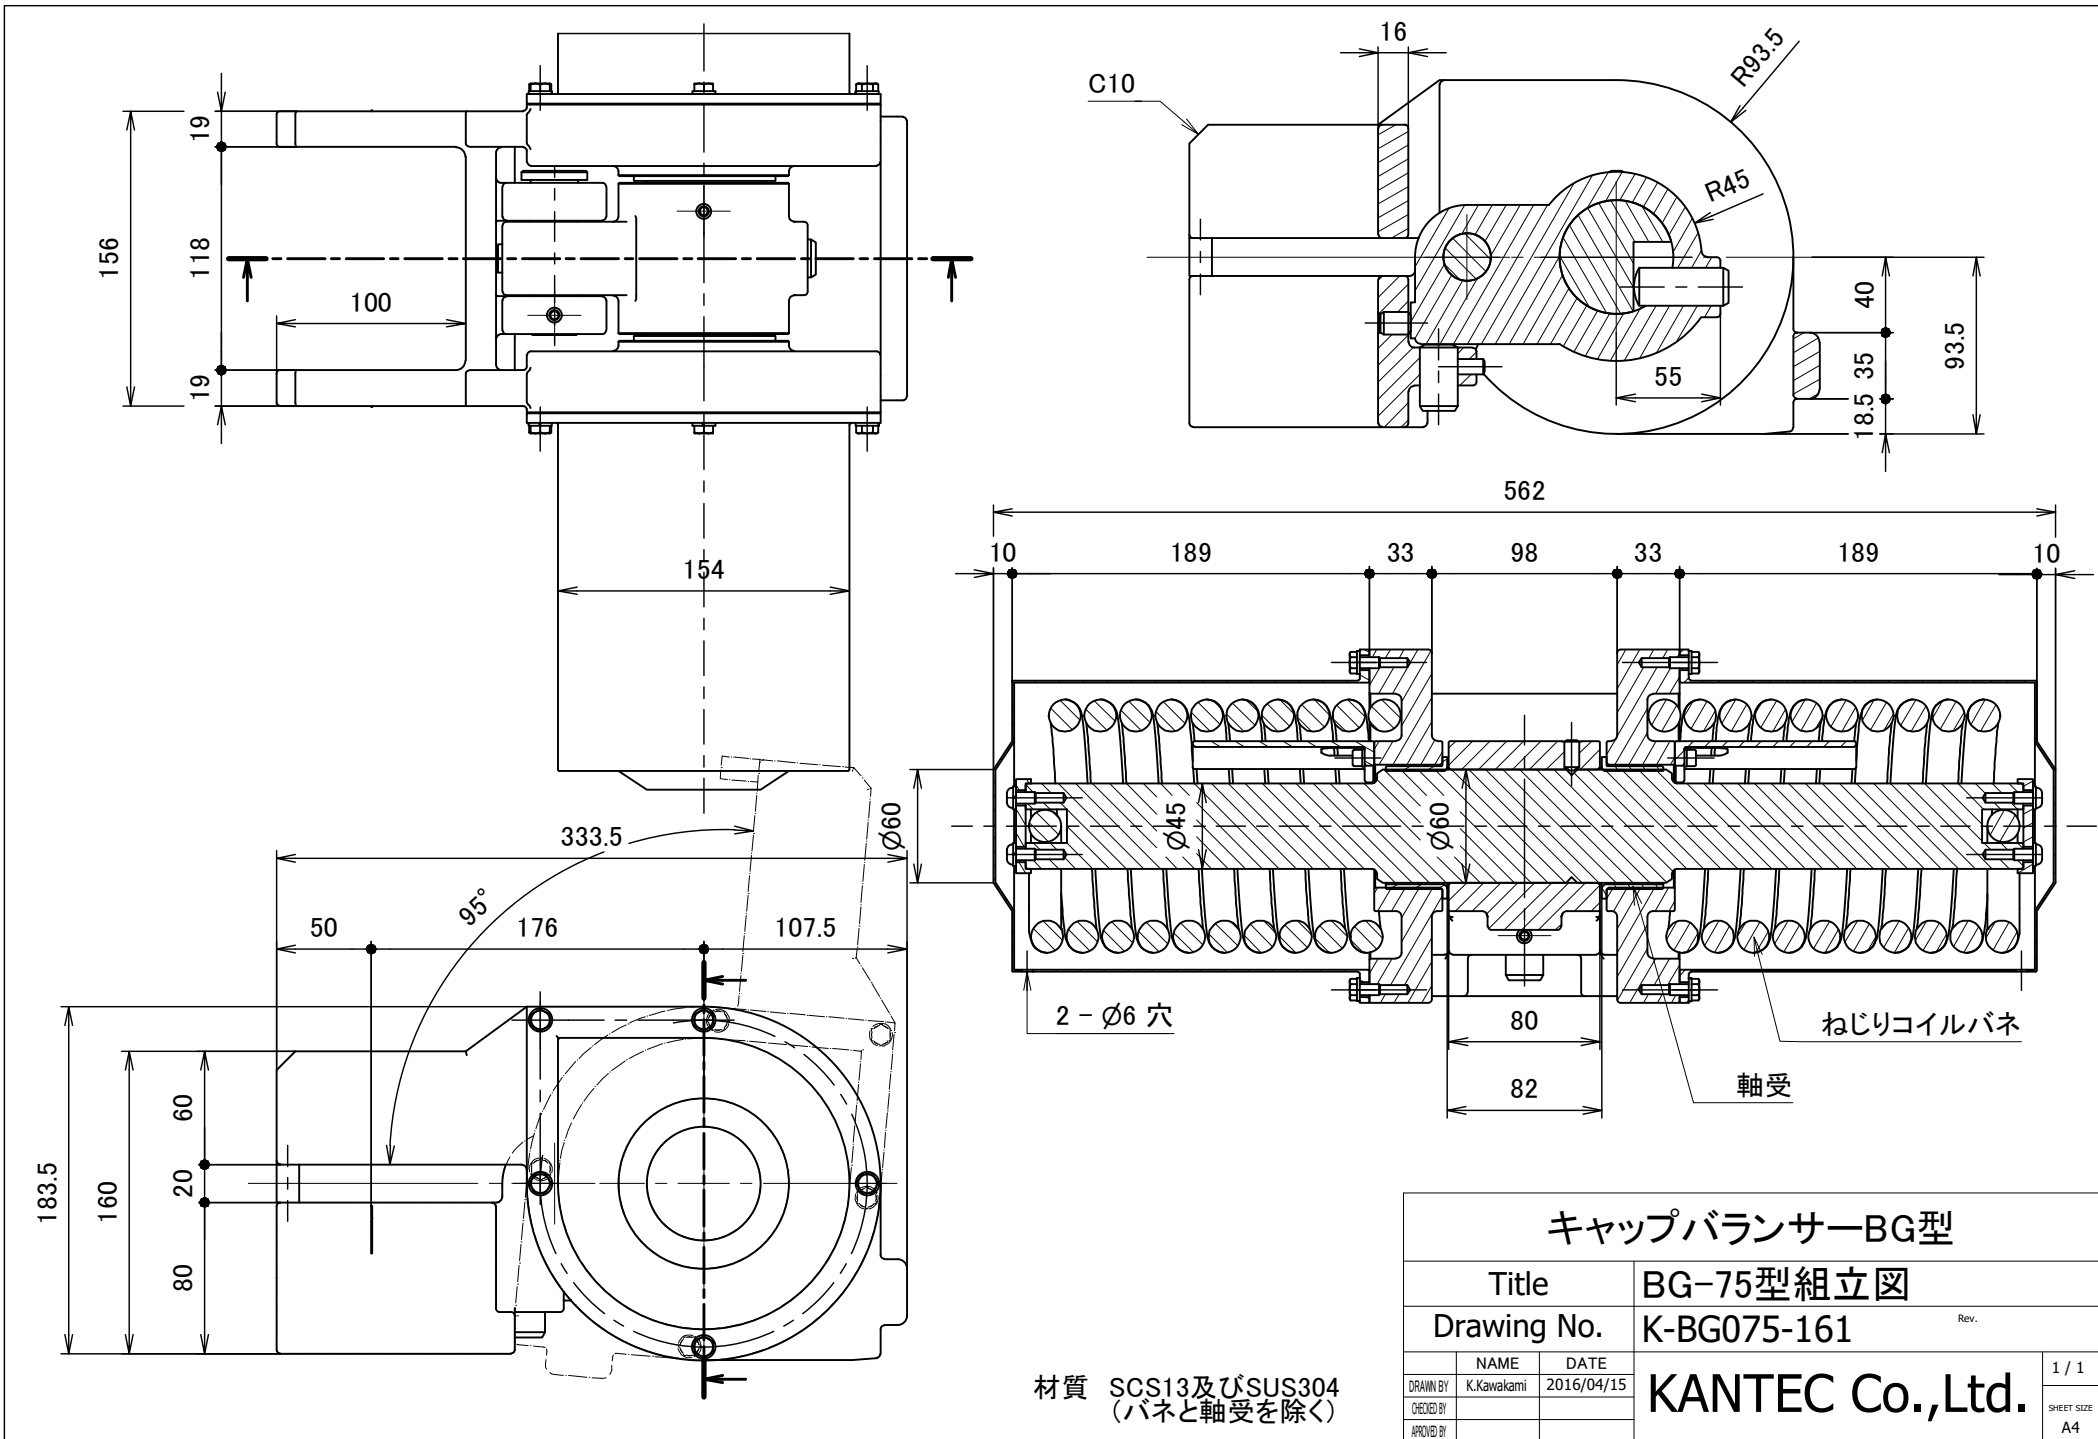

キャップ balanサーBG型			
Title		BG-60型組立図	
Drawing No.		K-BG060-161	
DRAWN BY		DATE	
K.Kawakami		2016/04/15	
CHECKED BY		APPROVED BY	
KANTEC Co.,Ltd.			1 / 1
			SHEET SIZE A4

材質 SCS13及びSUS304
(バネと軸受を除く)

キャップ balanサーBG型			
Title		BG-75型組立図	
Drawing No.		K-BG075-161	
DRAWN BY		NAME	DATE
CHECKED BY		K.Kawakami	2016/04/15
APPROVED BY			
KANTEC Co.,Ltd.			1 / 1
			SHEET SIZE A4